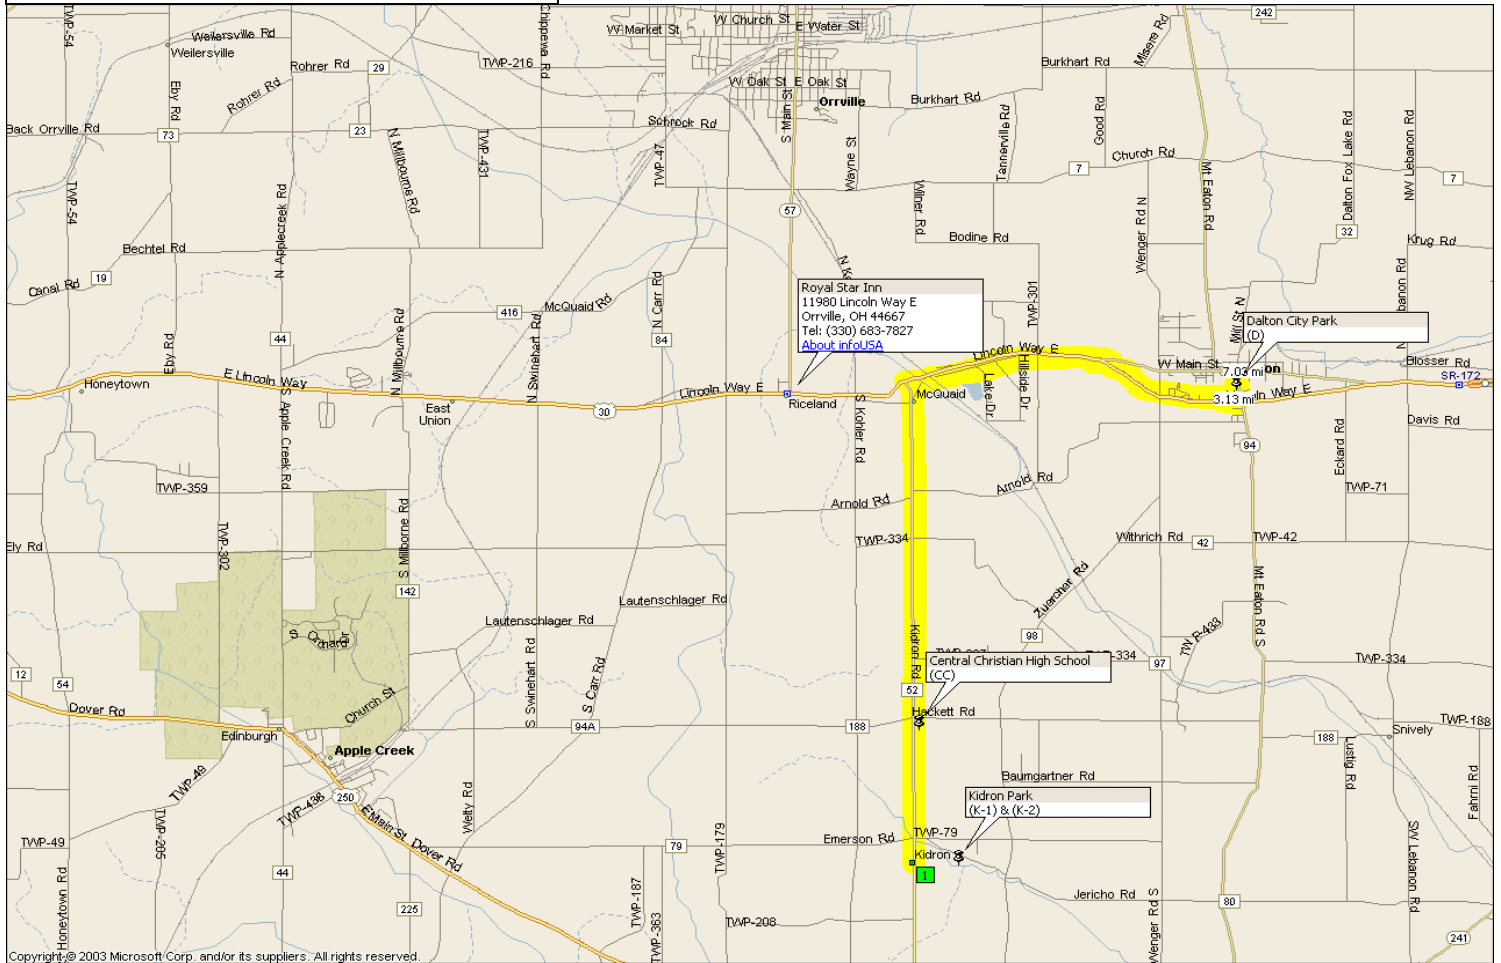

(D) Dalton City Park
(CC) Central Christian High School
(K-1) Front Diamond at Kidron Park
(K-2) Back Diamond at Kidron Park

Kidron Area Map

To Dalton from Kidron Park:

Turn right exiting park to US route 30 (approx. 4 miles).
 Turn right. Go approx 3 miles to Route 94. Turn left (at light).

To Central Christian & Kidron from Dalton:

Exit onto US route 30 right and proceed to Kidron Road – Route 52. Turn left. Central Christian & Kidron are on the left.

Approx. 7.0 miles between Dalton & Kidron.